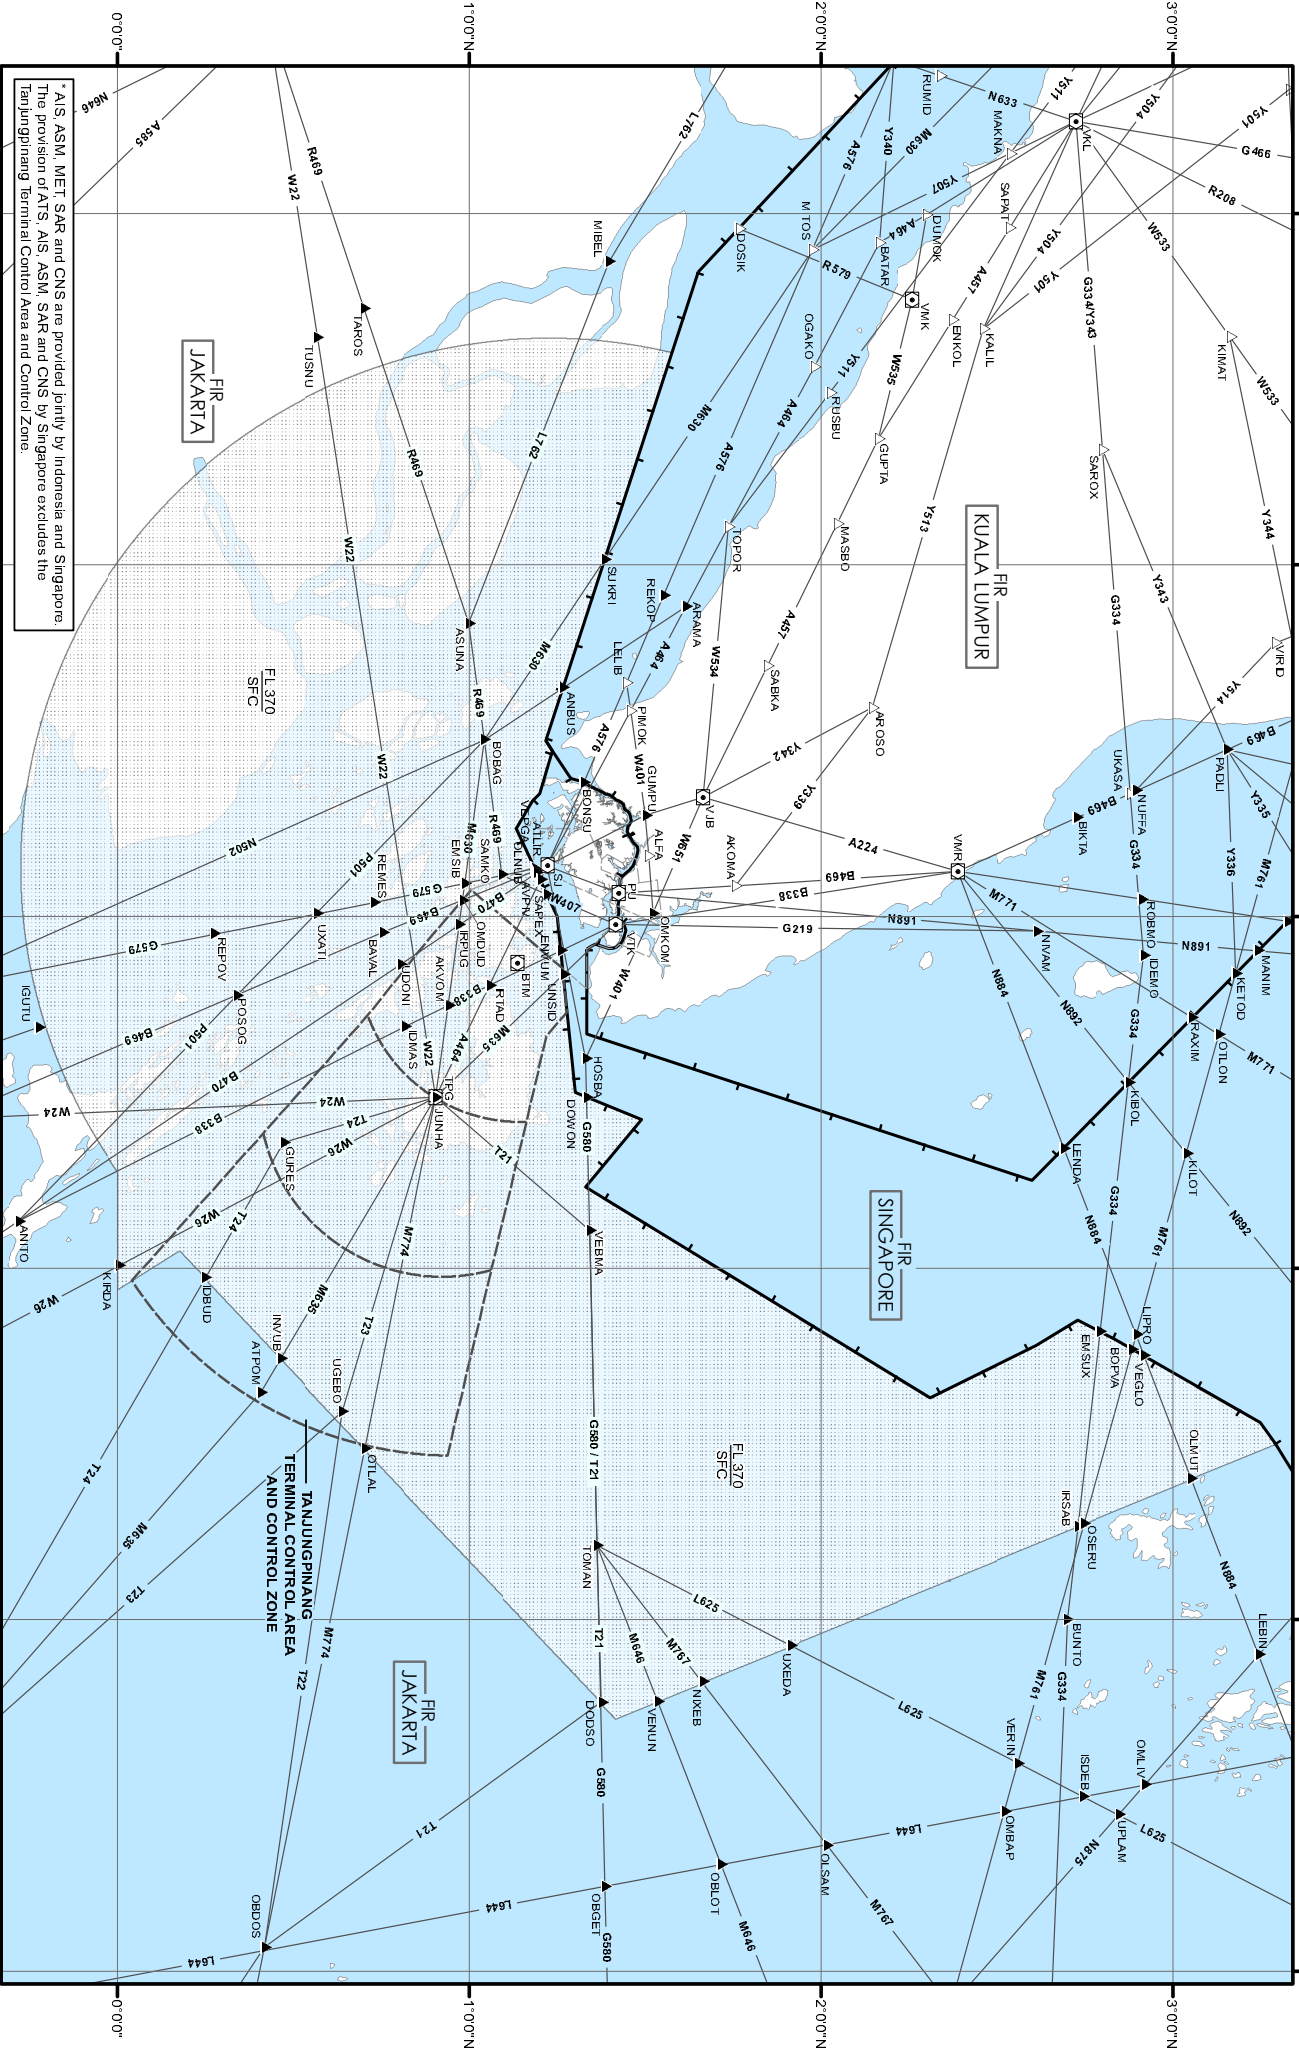

AIRSPACE WITHIN JAKARTA FIR WHERE ATS IS PROVIDED BY SINGAPORE AND OTHER ANS* ARE JOINTLY PROVIDED BY INDONESIA AND SINGAPORE

* AIS, ASM, MET, SAR and CNS are provided jointly by Indonesia and Singapore. The provision of AIS, AIS, ASM, SAR and CNS by Singapore excludes the Tanjungpinang Terminal Control Area and Control Zone.

JAKARTA FIR

KUALA LUMPUR FIR

SINGAPORE FIR

JAKARTA FIR

TANJUNGPINANG
TERMINAL CONTROL AREA
AND CONTROL ZONE

FL 370
SFC

FL 370
SFC